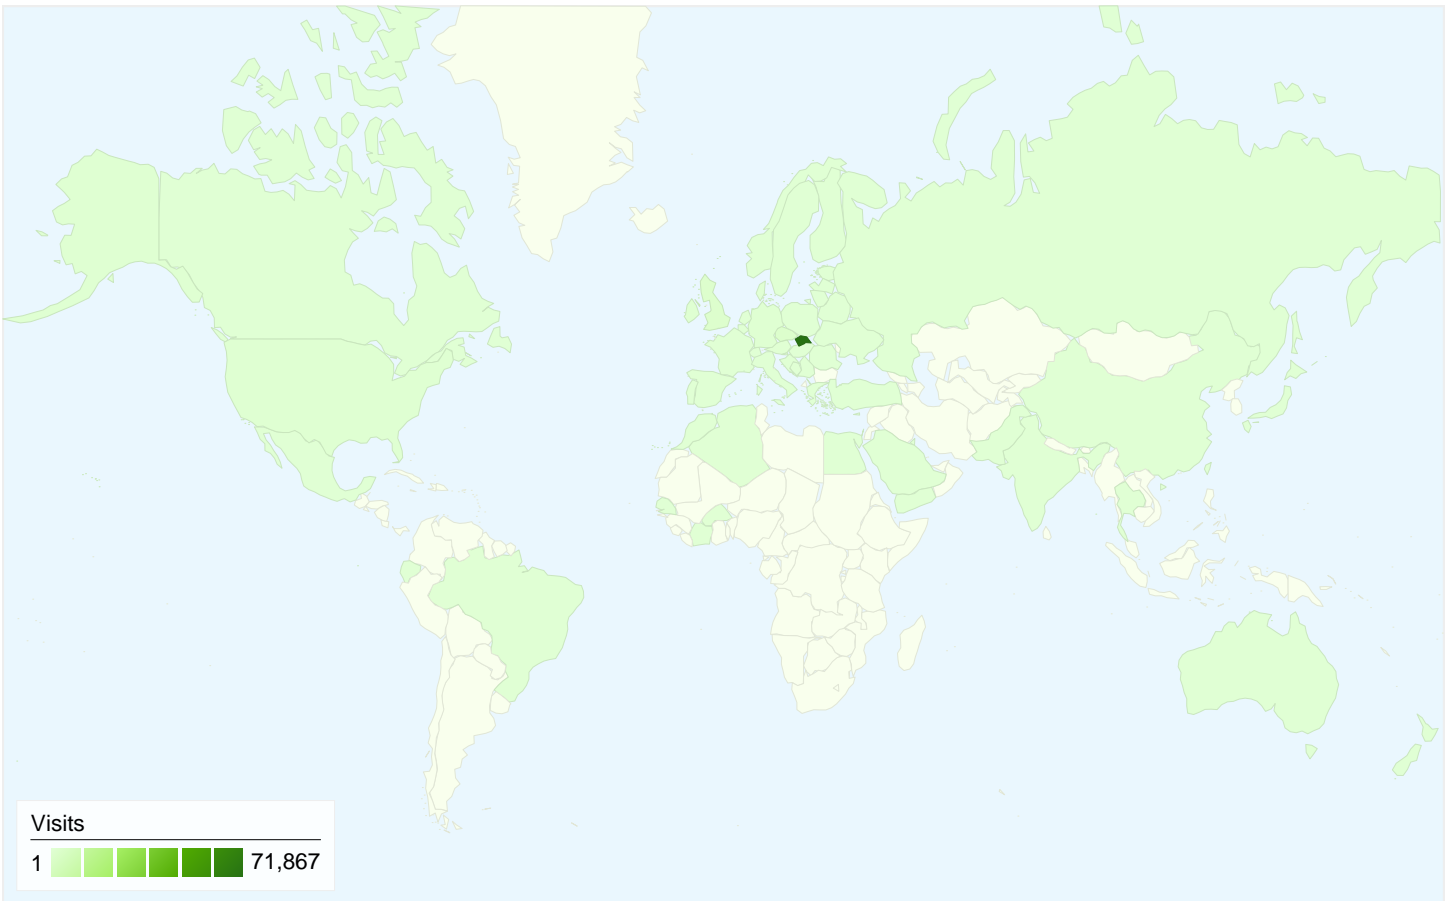

Visitors
27,670

Map Overlay world

Traffic Sources Overview

- **Search Engines**
40,437 (49.76%)
- **Direct Traffic**
31,865 (39.21%)
- **Referring Sites**
8,955 (11.02%)
- **Other**
1 (> 0.00%)

Content Overview

Browser	Visits	% visits	Connection Speed	Visits	% visits
Internet Explorer	40,232	49.51%	Unknown	46,040	56.66%
Firefox	32,243	39.68%	DSL	29,315	36.08%
Opera	8,277	10.19%	Dialup	2,821	3.47%
Safari	211	0.26%	T1	1,565	1.93%
Mozilla	207	0.25%	Cable	1,459	1.80%

81,258 visits came from 62 countries/territories

Site Usage

Visits	Pages/Visit	Avg. Time on Site	% New Visits	Bounce Rate	
81,258 % of Site Total: 100.00%	5.02 Site Avg: 5.02 (0.00%)	00:07:23 Site Avg: 00:07:23 (0.00%)	25.16% Site Avg: 25.10% (0.25%)	32.22% Site Avg: 32.22% (0.00%)	
Country/Territory	Visits	Pages/Visit	Avg. Time on Site	% New Visits	Bounce Rate
Slovakia	71,867	4.99	00:07:08	25.24%	32.59%
(not set)	2,984	5.54	00:05:08	11.73%	24.73%
Czech Republic	1,701	5.40	00:15:39	39.15%	35.39%
United Kingdom	1,554	4.77	00:12:36	23.75%	28.06%
Germany	592	4.44	00:04:30	27.03%	36.49%
United States	546	6.12	00:11:03	21.43%	21.43%
Ireland	434	4.53	00:04:54	25.35%	24.88%
Austria	231	3.73	00:03:17	20.35%	35.06%
Canada	170	10.88	00:17:11	22.94%	15.88%
Luxembourg	134	4.90	00:10:55	1.49%	24.63%