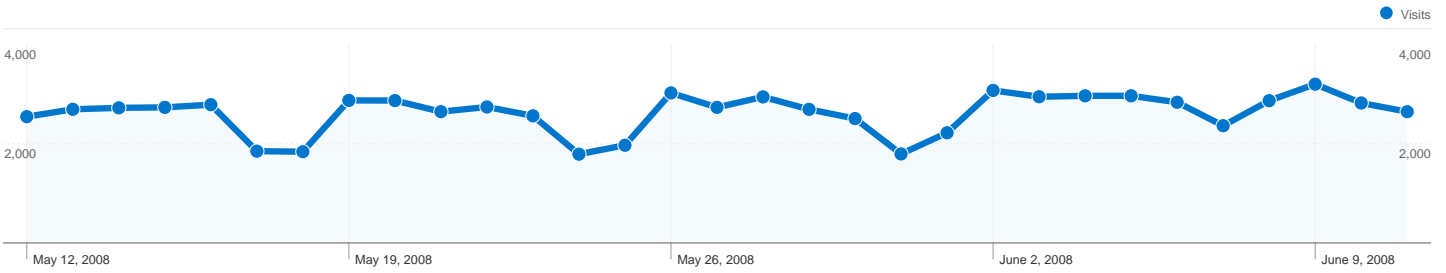

All traffic sources sent a total of 81,258 visits

- 39.21% Direct Traffic
- 11.02% Referring Sites
- 49.76% Search Engines