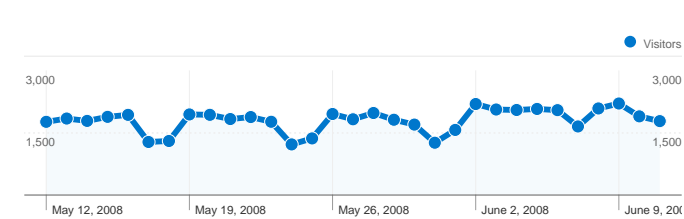

Site Usage

81,258 Visits

32.22% Bounce Rate

408,307 Pageviews

00:07:23 Avg. Time on Site

5.02 Pages/Visit

25.10% % New Visits

Visitors Overview

81,258 Visits

27,670 Absolute Unique Visitors

408,307 Pageviews

5.02 Average Pageviews

00:07:23 Time on Site

32.22% Bounce Rate

25.16% New Visits

Technical Profile

81,258 visits came from 62 countries/territories

Site Usage

Visits	Pages/Visit	Avg. Time on Site	% New Visits	Bounce Rate	
81,258 % of Site Total: 100.00%	5.02 Site Avg: 5.02 (0.00%)	00:07:23 Site Avg: 00:07:23 (0.00%)	25.16% Site Avg: 25.10% (0.25%)	32.22% Site Avg: 32.22% (0.00%)	
Country/Territory	Visits	Pages/Visit	Avg. Time on Site	% New Visits	Bounce Rate
Slovakia	71,867	4.99	00:07:08	25.24%	32.59%
(not set)	2,984	5.54	00:05:08	11.73%	24.73%
Czech Republic	1,701	5.40	00:15:39	39.15%	35.39%
United Kingdom	1,554	4.77	00:12:36	23.75%	28.06%
Germany	592	4.44	00:04:30	27.03%	36.49%
United States	546	6.12	00:11:03	21.43%	21.43%
Ireland	434	4.53	00:04:54	25.35%	24.88%
Austria	231	3.73	00:03:17	20.35%	35.06%
Canada	170	10.88	00:17:11	22.94%	15.88%
Luxembourg	134	4.90	00:10:55	1.49%	24.63%

Pages on this site were viewed a total of 408,307 times

 408,307 Pageviews

 268,978 Unique Views

 32.22% Bounce Rate

Top Content

Pages	Pageviews	% Pageviews
/portal/	128,357	31.44%
/portal/?c=13&do=toc	14,841	3.63%
/portal/?c=16	10,411	2.55%
/portal/?c=16&do=all	9,027	2.21%
/portal/?c=13&do=sort&ctg=3	8,194	2.01%