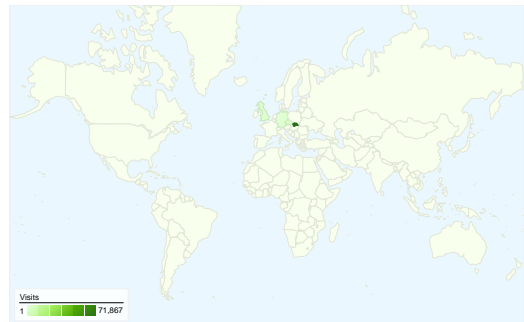

Site Usage

81,258 Visits

32.22% Bounce Rate

408,307 Pageviews

00:07:23 Avg. Time on Site

5.02 Pages/Visit

25.10% % New Visits

Visitors Overview

Visitors
27,670

Map Overlay world

Traffic Sources Overview

- **Search Engines**
40,437 (49.76%)
- **Direct Traffic**
31,865 (39.21%)
- **Referring Sites**
8,955 (11.02%)
- **Other**
1 (> 0.00%)

Content Overview

81,258 visits came from 62 countries/territories

Site Usage

Visits	Pages/Visit	Avg. Time on Site	% New Visits	Bounce Rate	
81,258 % of Site Total: 100.00%	5.02 Site Avg: 5.02 (0.00%)	00:07:23 Site Avg: 00:07:23 (0.00%)	25.16% Site Avg: 25.10% (0.25%)	32.22% Site Avg: 32.22% (0.00%)	
Country/Territory	Visits	Pages/Visit	Avg. Time on Site	% New Visits	Bounce Rate
Slovakia	71,867	4.99	00:07:08	25.24%	32.59%
(not set)	2,984	5.54	00:05:08	11.73%	24.73%
Czech Republic	1,701	5.40	00:15:39	39.15%	35.39%
United Kingdom	1,554	4.77	00:12:36	23.75%	28.06%
Germany	592	4.44	00:04:30	27.03%	36.49%
United States	546	6.12	00:11:03	21.43%	21.43%
Ireland	434	4.53	00:04:54	25.35%	24.88%
Austria	231	3.73	00:03:17	20.35%	35.06%
Canada	170	10.88	00:17:11	22.94%	15.88%
Luxembourg	134	4.90	00:10:55	1.49%	24.63%

Pages on this site were viewed a total of 408,307 times

 408,307 Pageviews

 268,978 Unique Views

 32.22% Bounce Rate

Top Content

Pages	Pageviews	% Pageviews
/portal/	128,357	31.44%
/portal/?c=13&do=toc	14,841	3.63%
/portal/?c=16	10,411	2.55%
/portal/?c=16&do=all	9,027	2.21%
/portal/?c=13&do=sort&ctg=3	8,194	2.01%