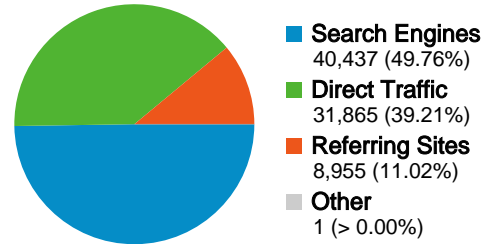

Top Traffic Sources

Sources	Visits	% visits	Keywords	Visits	% visits
google (organic)	38,628	47.54%	pis	3,271	8.09%
(direct) ((none))	31,865	39.21%	presov	1,268	3.14%
presov.sk (referral)	1,683	2.07%	prešov	1,192	2.95%
presovske.info (referral)	1,479	1.82%	www.pis.sk	982	2.43%
search (organic)	1,130	1.39%	pis.sk	774	1.91%